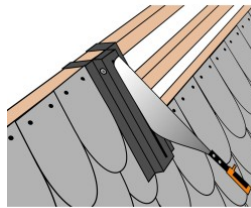

## PRO MAT-COUP 210 - Slate cutter

Clean and effortless cut up to 7 mm thickness.  
Easy forward movement of the slate for progressive cutting action.  
Easy to move on the roof, with a fixing point for laths.