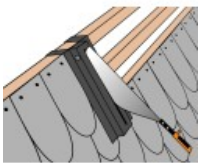

PRO MAT-COUP 210 - Slate cutter

Ref. : 033055
Gencod 3476060003300
UPC: 1

Clean and effortless cut up to 7 mm thickness.
Easy forward movement of the slate for progressive cutting action.
Easy to move on the roof, with a fixing point for laths.