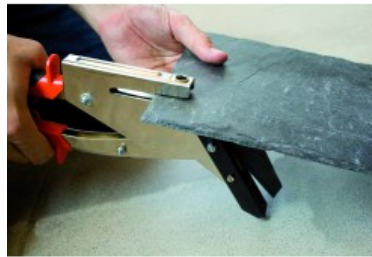

Ref. : 032455
Gencod 3476060003249
UPC: 5

MAT 2 - The famous slate cutting and punching pliers, 55 mm blade

2 in 1 = slate cutting and punching.
No breathable dust, no crumbling.
Ergonomic and bi-material grip.
To cut and to punch natural and man made slate 7 mm thick.