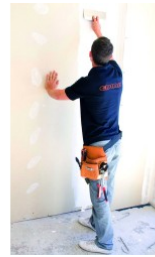

TILER

DRYWALLER

HOUSE PAINTER

MASON

FACADE INSTALLER

ROOFER

FLOORING INSTALLER

LANDSCAPER

## TOOL POUCH

Made of smooth top-grain cowhide leather.  
Adjustable nylon belt.  
8 pockets.  
2 tool holders.  
1 measuring tape pocket.