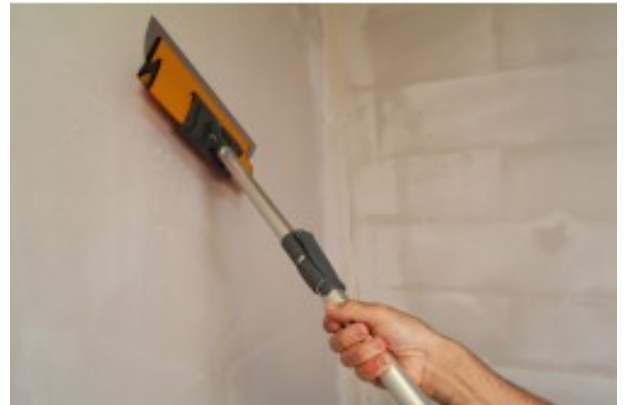

TILER

DRYWALLER

HOUSE PAINTER

MASON

FACADE INSTALLER

ROOFER

FLOORING INSTALLER

LANDSCAPER

Ref. : 172555
Gencod 3476060017253
UPC: -

PERFECT LISS POLE - 2 x 1 m

Ultra light aluminium tube.
Easy lock system.
For ceilings, floors and walls.

Fabricant
FRANCAIS
depuis 1937