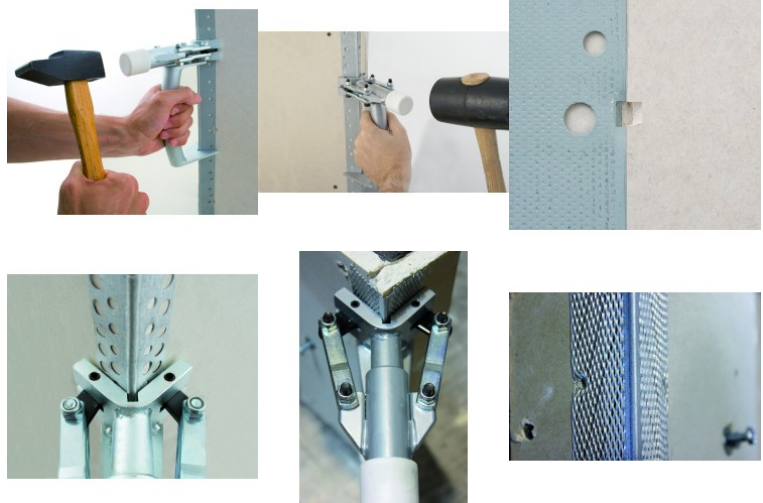

Ref. : 062855
Gencod 3476060006288
UPC: 5

CORNER FIX - Hand tool for fixing corner beads

Easy punching.
For crimping expanded metal corner bead on outside corner.
Ergonomic design.
Replaceable jaws.