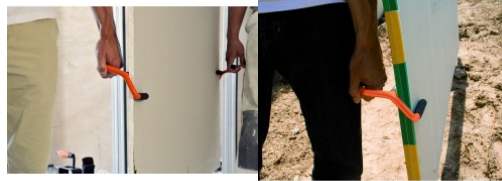

TILER

DRYWALLER

HOUSE PAINTER

MASON

FACADE INSTALLER

ROOFER

FLOORING INSTALLER

LANDSCAPER

Ref. : 064055
Gencod 3476060006400
UPC: 5

DUOPLAC - 2 board carrier handles

Steel handles to carry board by 2 persons.
Anti-slip grips.