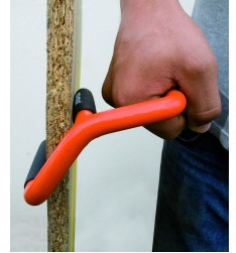

TILER

DRYWALLER

HOUSE PAINTER

MASON

FACADE INSTALLER

ROOFER

FLOORING INSTALLER

LANDSCAPER

Ref. : 064055
Gencod 3476060006400
UPC: 5

DUOPLAC - 2 board carrier handles

Steel handles to carry board by 2 persons.
Anti-slip grips.