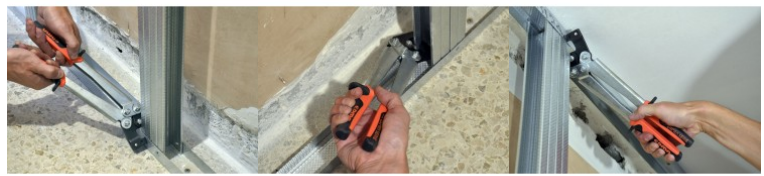

Ref. : 061055
Gencod 3476060006103
UPC: 5

PROFIL 2 RM - Section setting pliers for studs and tracks

Max. capacity : 0,8 + 0,8 mm.
For right and left setting.
Articulated head which is ideal along the wall.
Patented punch.
Fastening 60 % stronger.
30 % less effort.